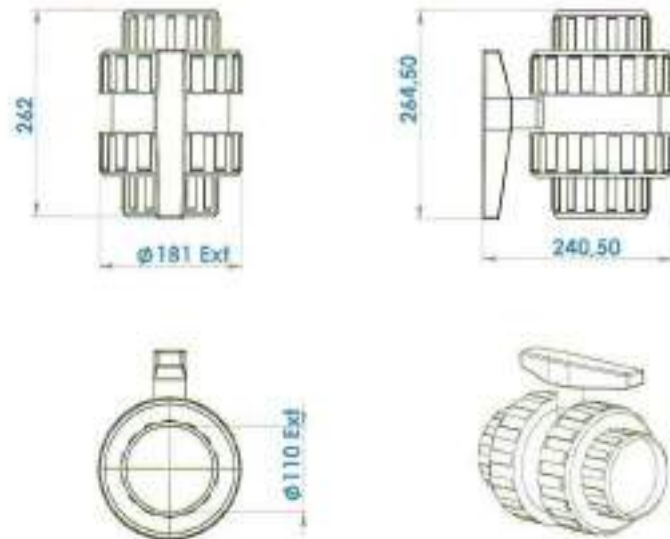

KR 설치내용서

CE

3

Ø 40/50mm Ext

4

Ø 100/110/125mm Ext

5

6

7

8

9

10

11

12

ACCESSORIES OPTION

1

Ø110mm Ext
For discharge pipe

2

Ø50mm Ext
For inlet pipe

3

**Ø 100mm
or 110mm Ext.**
For inlet pipe

SANICUBIC 1 VX EN 12050-1

Data specifications

Type of current	1 phase
Voltage	220-240V
Frequency	50-60 Hz
Motor rating	2 kW
Current	8 A
Cable (4m) sensor - control box	H07RN-F 3X1,5
Cable (4m) engine - control box	H07RN-F 4G1,5
Cable (2,5m) Power supply cable	H07RN-F 3G1,5
Protection code	Station: IP68, control box: IPX4
Max. discharge height (Q=0m ³ /h)	13 m
Max. flow rate	40 m ³ /h
Max temperature	35°C (70°C , 5 min)
Free passage	50 mm
Tank volume	60 L
Useful volume	21 L
ON / OFF level activation	165 mm /65 mm
ON alarm activation	235 mm
Weight including accessories	30 kg
Discharge	Øext 110 mm
Inlet	Øext 125,110,100,50,40 mm
Ventilation	Øext 75 mm