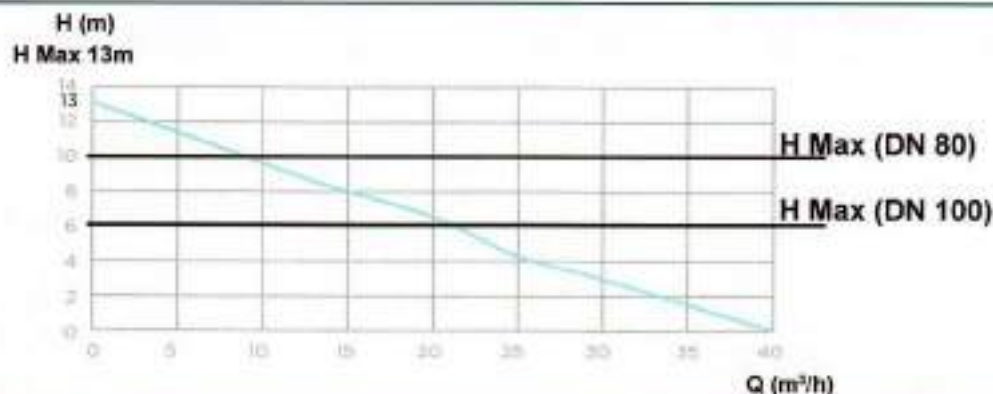

Ø110mm Ext
For discharge pipe

2

Ø50mm Ext
For inlet pipe

3

**Ø 100mm
or 110mm Ext.**
For inlet pipe

SANICUBIC 1 VX EN 12050-1

Data specifications

Type of current	1 phase
Voltage	220-240V
Frequency	50-60 Hz
Motor rating	2 kW
Current	8 A
Cable (4m) sensor - control box	H07RN-F 3X1,5
Cable (4m) engine - control box	H07RN-F 4G1,5
Cable (2,5m) Power supply cable	H07RN-F 3G1,5
Protection code	Station: IP68, control box: IPX4
Max. discharge height (Q=0m ³ /h)	13 m
Max. flow rate	40 m ³ /h
Max temperature	35°C (70°C , 5 min)
Free passage	50 mm
Tank volume	60 L
Useful volume	21 L
ON / OFF level activation	165 mm /65 mm
ON alarm activation	235 mm
Weight including accessories	30 kg
Discharge	Øext 110 mm
Inlet	Øext 125,110,100,50,40 mm
Ventilation	Øext 75 mm