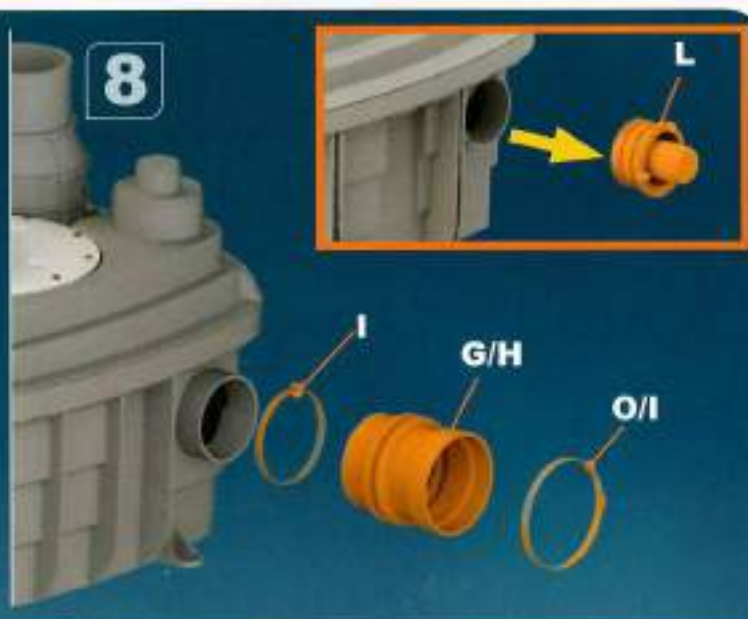

3

Ø 40/50mm Ext

4

Ø 100/110/125mm Ext

5

6

7

8