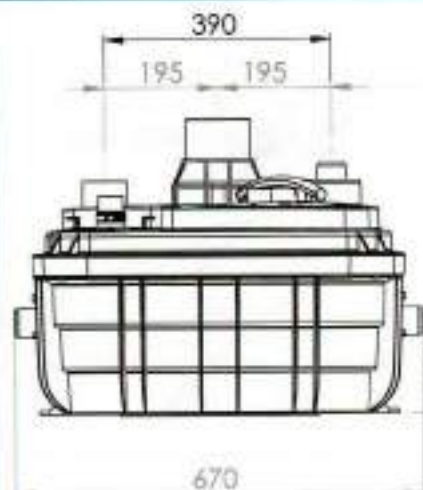

Ø110mm Ext
For discharge pipe

2

Ø50mm Ext
For inlet pipe

3

**Ø 100mm
or 110mm Ext.**
For inlet pipe

SANICUBIC 1 VX EN 12050-1

Data specifications

Type of current	1 phase
Voltage	220-240V
Frequency	50-60 Hz
Motor rating	2 kW
Current	8 A
Cable (4m) sensor - control box	H07RN-F 3X1,5
Cable (4m) engine - control box	H07RN-F 4G1,5
Cable (2,5m) Power supply cable	H07RN-F 3G1,5
Protection code	Station: IP68, control box: IPX4
Max. discharge height (Q=0m ³ /h)	13 m
Max. flow rate	40 m ³ /h
Max temperature	35°C (70°C , 5 min)
Free passage	50 mm
Tank volume	60 L
Useful volume	21 L
ON / OFF level activation	165 mm /65 mm
ON alarm activation	235 mm
Weight including accessories	30 kg
Discharge	Øext 110 mm
Inlet	Øext 125,110,100,50,40 mm
Ventilation	Øext 75 mm