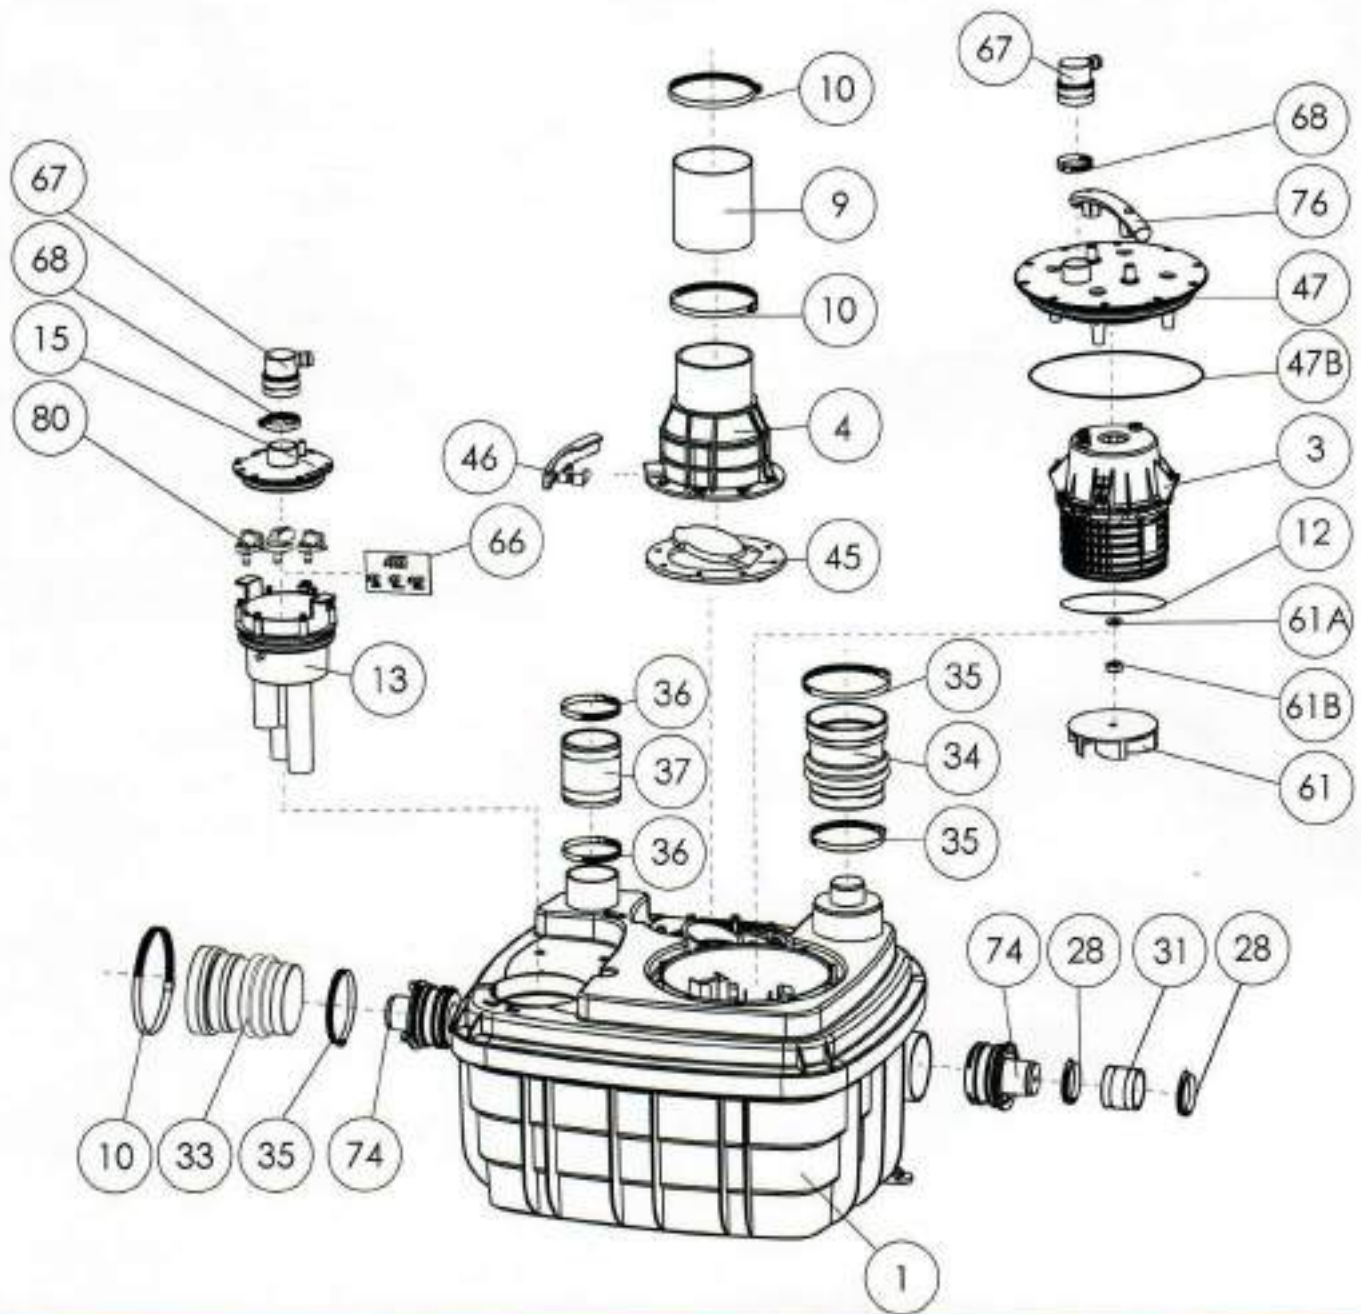

Ø110mm Ext
For discharge pipe

2

Ø50mm Ext
For inlet pipe

3

**Ø 100mm
or 110mm Ext.**
For inlet pipe

SANICUBIC 1 VX EN 12050-1

Data specifications

Type of current	1 phase
Voltage	220-240V
Frequency	50-60 Hz
Motor rating	2 kW
Current	8 A
Cable (4m) sensor - control box	H07RN-F 3X1,5
Cable (4m) engine - control box	H07RN-F 4G1,5
Cable (2,5m) Power supply cable	H07RN-F 3G1,5
Protection code	Station: IP68, control box: IPX4
Max. discharge height (Q=0m ³ /h)	13 m
Max. flow rate	40 m ³ /h
Max temperature	35°C (70°C , 5 min)
Free passage	50 mm
Tank volume	60 L
Useful volume	21 L
ON / OFF level activation	165 mm /65 mm
ON alarm activation	235 mm
Weight including accessories	30 kg
Discharge	Øext 110 mm
Inlet	Øext 125,110,100,50,40 mm
Ventilation	Øext 75 mm