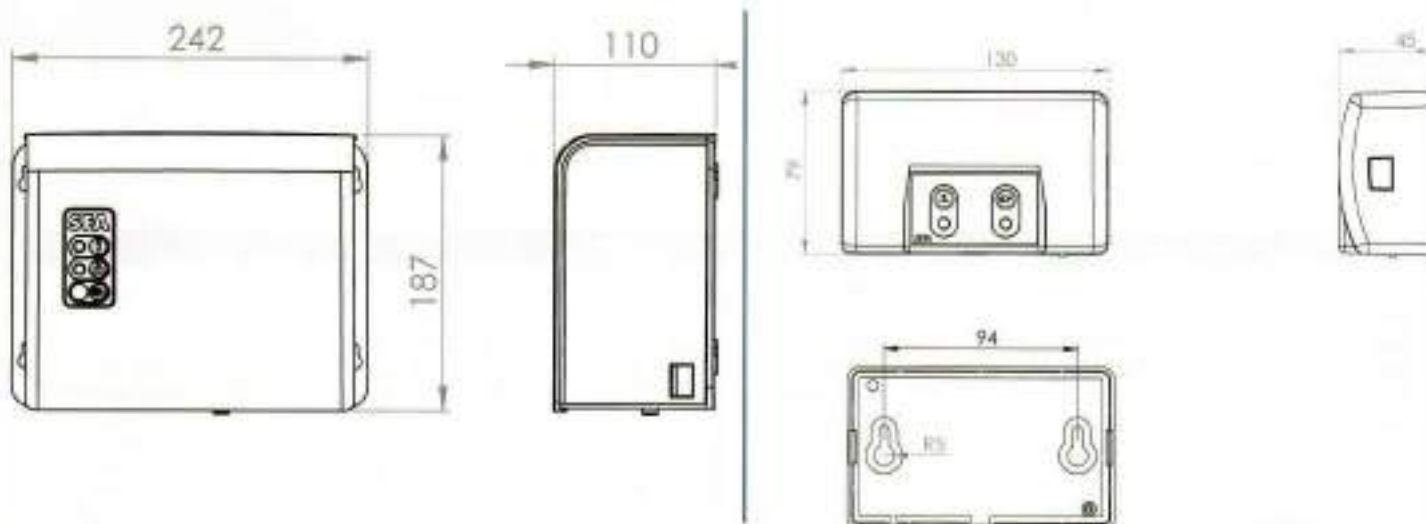

Ø110mm Ext
For discharge pipe

2

Ø50mm Ext
For inlet pipe

3

**Ø 100mm
or 110mm Ext.**
For inlet pipe

SANICUBIC 1 VX EN 12050-1

Data specifications

Type of current	1 phase
Voltage	220-240V
Frequency	50-60 Hz
Motor rating	2 kW
Current	8 A
Cable (4m) sensor - control box	H07RN-F 3X1,5
Cable (4m) engine - control box	H07RN-F 4G1,5
Cable (2,5m) Power supply cable	H07RN-F 3G1,5
Protection code	Station: IP68, control box: IPX4
Max. discharge height (Q=0m ³ /h)	13 m
Max. flow rate	40 m ³ /h
Max temperature	35°C (70°C , 5 min)
Free passage	50 mm
Tank volume	60 L
Useful volume	21 L
ON / OFF level activation	165 mm /65 mm
ON alarm activation	235 mm
Weight including accessories	30 kg
Discharge	Øext 110 mm
Inlet	Øext 125,110,100,50,40 mm
Ventilation	Øext 75 mm