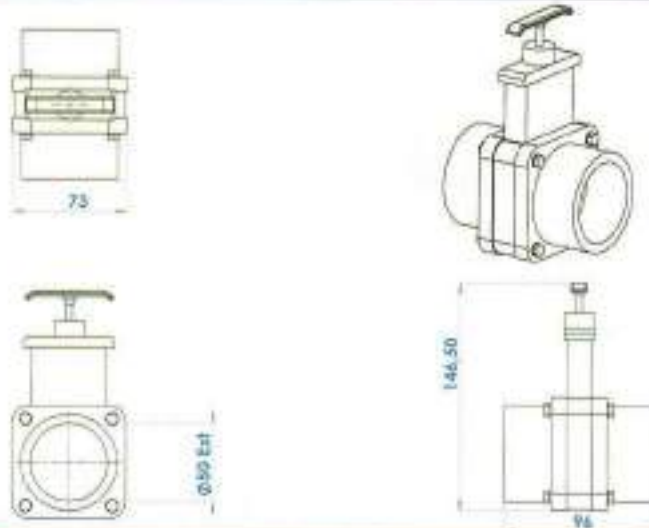

7

8

9

10

11

12

ACCESSORIES OPTION

1

Ø110mm Ext
For discharge pipe

2

Ø50mm Ext
For inlet pipe

3

**Ø 100mm
or 110mm Ext.**
For inlet pipe

SANICUBIC 1 VX EN 12050-1

Data specifications

Type of current	1 phase
Voltage	220-240V
Frequency	50-60 Hz
Motor rating	2 kW
Current	8 A
Cable (4m) sensor - control box	H07RN-F 3X1,5
Cable (4m) engine - control box	H07RN-F 4G1,5
Cable (2,5m) Power supply cable	H07RN-F 3G1,5
Protection code	Station: IP68, control box: IPX4
Max. discharge height (Q=0m ³ /h)	13 m
Max. flow rate	40 m ³ /h
Max temperature	35°C (70°C , 5 min)
Free passage	50 mm
Tank volume	60 L
Useful volume	21 L
ON / OFF level activation	165 mm /65 mm
ON alarm activation	235 mm
Weight including accessories	30 kg
Discharge	Øext 110 mm
Inlet	Øext 125,110,100,50,40 mm
Ventilation	Øext 75 mm