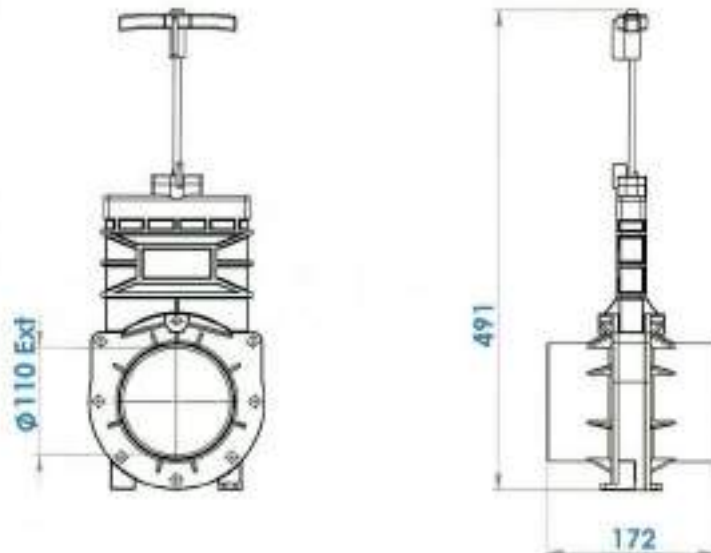

Ø110mm Ext
For discharge pipe

2

Ø50mm Ext
For inlet pipe

3

**Ø 100mm
or 110mm Ext.**
For inlet pipe

SANICUBIC 1 VX EN 12050-1

Data specifications

Type of current	1 phase
Voltage	220-240V
Frequency	50-60 Hz
Motor rating	2 kW
Current	8 A
Cable (4m) sensor - control box	H07RN-F 3X1,5
Cable (4m) engine - control box	H07RN-F 4G1,5
Cable (2,5m) Power supply cable	H07RN-F 3G1,5
Protection code	Station: IP68, control box: IPX4
Max. discharge height (Q=0m ³ /h)	13 m
Max. flow rate	40 m ³ /h
Max temperature	35°C (70°C , 5 min)
Free passage	50 mm
Tank volume	60 L
Useful volume	21 L
ON / OFF level activation	165 mm /65 mm
ON alarm activation	235 mm
Weight including accessories	30 kg
Discharge	Øext 110 mm
Inlet	Øext 125,110,100,50,40 mm
Ventilation	Øext 75 mm