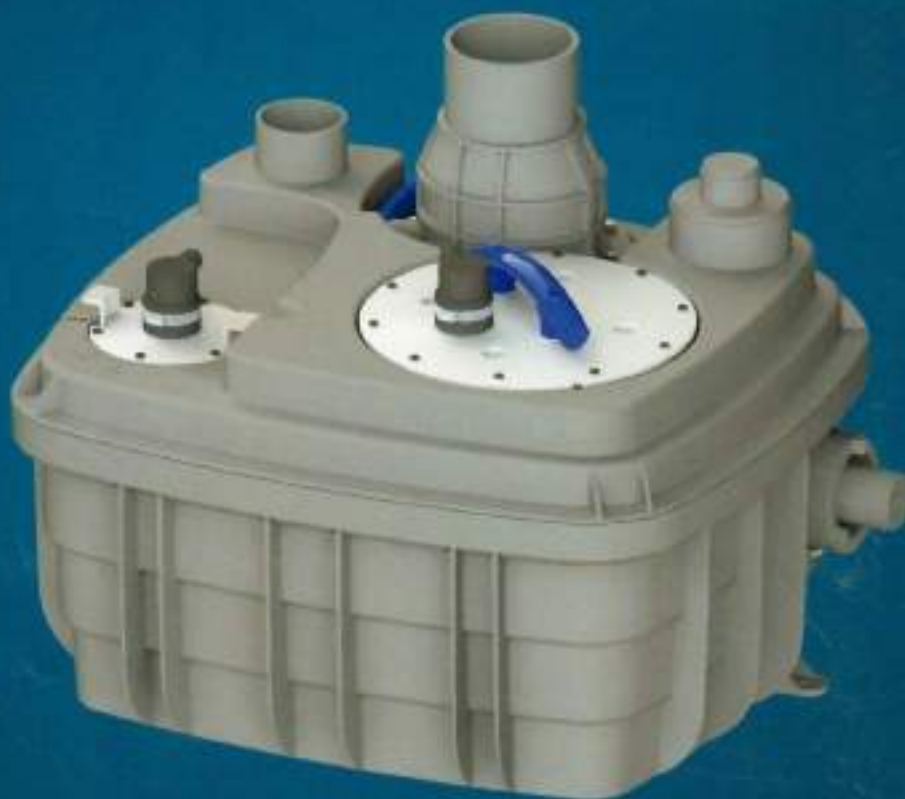

CUBIC 1 VX

172

11.18

SFA

SANICUBIC® 1 VX

FR NOTICE D'INSTALLATION

UK INSTALLATION INSTRUCTIONS

DE INSTALLATIONSHINWEISE

Ø110mm Ext
For discharge pipe

2

Ø50mm Ext
For inlet pipe

3

**Ø 100mm
or 110mm Ext.**
For inlet pipe

SANICUBIC 1 VX EN 12050-1

Data specifications

Type of current	1 phase
Voltage	220-240V
Frequency	50-60 Hz
Motor rating	2 kW
Current	8 A
Cable (4m) sensor - control box	H07RN-F 3X1,5
Cable (4m) engine - control box	H07RN-F 4G1,5
Cable (2,5m) Power supply cable	H07RN-F 3G1,5
Protection code	Station: IP68, control box: IPX4
Max. discharge height (Q=0m ³ /h)	13 m
Max. flow rate	40 m ³ /h
Max temperature	35°C (70°C , 5 min)
Free passage	50 mm
Tank volume	60 L
Useful volume	21 L
ON / OFF level activation	165 mm /65 mm
ON alarm activation	235 mm
Weight including accessories	30 kg
Discharge	Øext 110 mm
Inlet	Øext 125,110,100,50,40 mm
Ventilation	Øext 75 mm