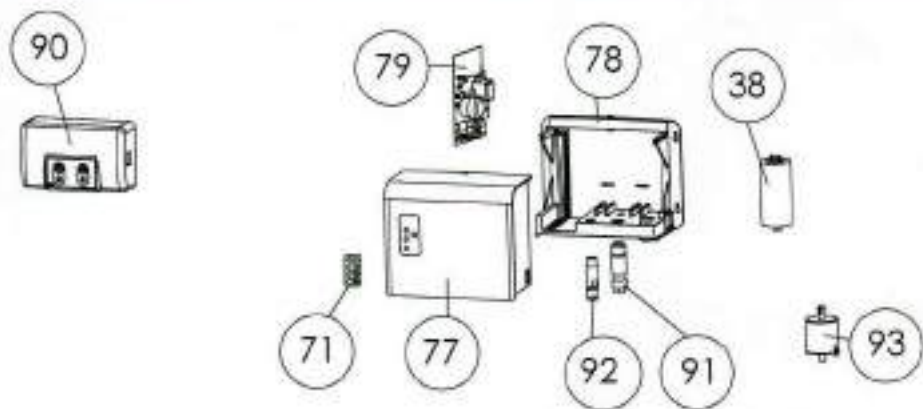

Ø110mm Ext
For discharge pipe

2

Ø50mm Ext
For inlet pipe

3

**Ø 100mm
or 110mm Ext.**
For inlet pipe

SANICUBIC 1 VX EN 12050-1

Data specifications

Type of current	1 phase
Voltage	220-240V
Frequency	50-60 Hz
Motor rating	2 kW
Current	8 A
Cable (4m) sensor - control box	H07RN-F 3X1,5
Cable (4m) engine - control box	H07RN-F 4G1,5
Cable (2,5m) Power supply cable	H07RN-F 3G1,5
Protection code	Station: IP68, control box: IPX4
Max. discharge height (Q=0m ³ /h)	13 m
Max. flow rate	40 m ³ /h
Max temperature	35°C (70°C , 5 min)
Free passage	50 mm
Tank volume	60 L
Useful volume	21 L
ON / OFF level activation	165 mm /65 mm
ON alarm activation	235 mm
Weight including accessories	30 kg
Discharge	Øext 110 mm
Inlet	Øext 125,110,100,50,40 mm
Ventilation	Øext 75 mm